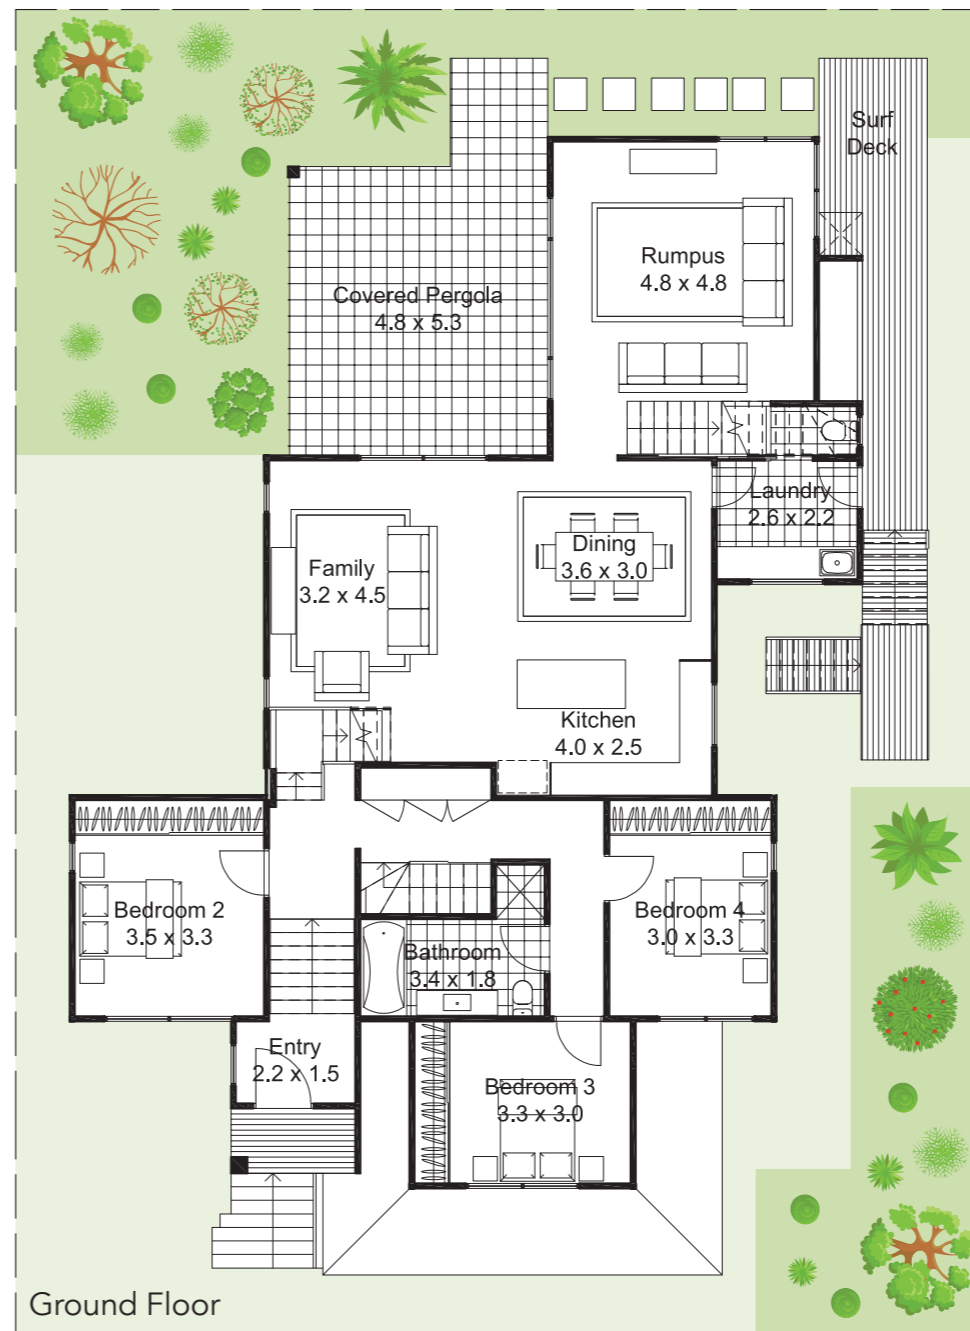

DISTINCTIVE DESIGN HOMES
BY RUSTIC TOUCH

Melaleuca

This generously sized home is specially designed to maximise the views in beachside locations, and suits a sloping block.

Melaleuca is a beautiful coastal home which has been designed to enhance the ambiance of beachside living.

Created to capture stunning ocean views and breezes on a sloping block, this spacious home is perfect if you are looking for the ultimate beach sanctuary and a sense of being on holiday all year around.

3 2 2

| | |
|-----------------------------|----------------------------|
| Garage | 51.1 m ² |
| Living Area | 153.5 m ² |
| Outdoor Area | 42.6 m ² |
| Wet Area | 18.1 m ² |
| Grand Total | 265.3 m² |
| Minimum block width | 17.850 m |
| *Subject to site inspection | |