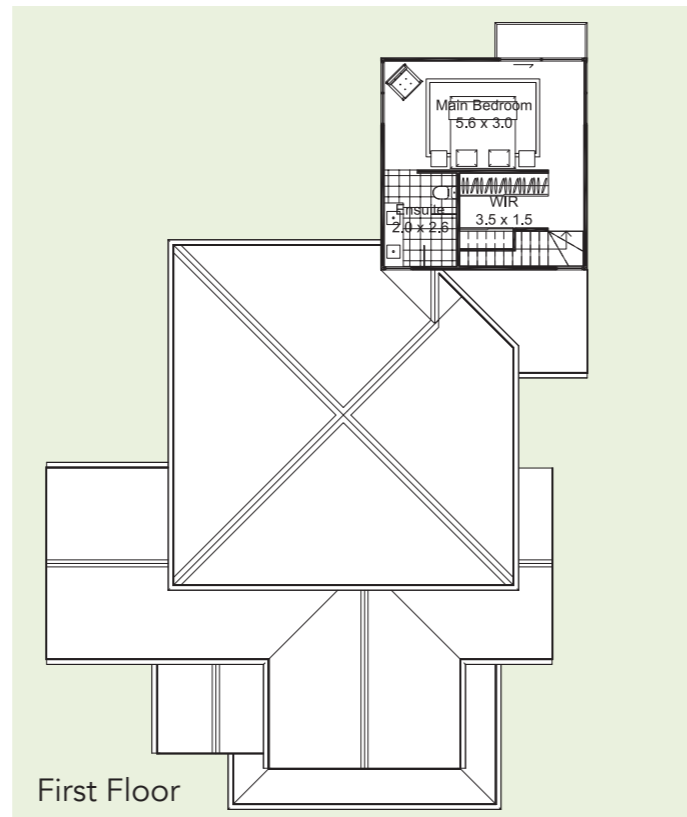

DISTINCTIVE DESIGN HOMES
BY RUSTIC TOUCH

Melaleuca

This generously sized home is specially designed to maximise the views in beachside locations, and suits a sloping block.

Melaleuca is a beautiful coastal home which has been designed to enhance the ambiance of beachside living.