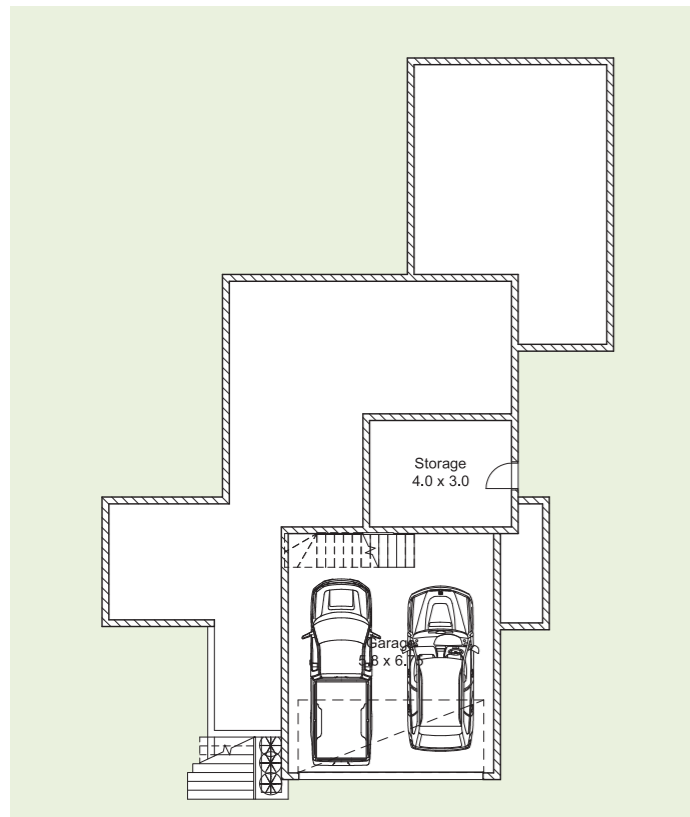

DISTINCTIVE DESIGN HOMES
BY RUSTIC TOUCH

Melaleuca

This generously sized home is specially designed to maximise the views in beachside locations, and suits a sloping block.

Melaleuca is a beautiful coastal home which has been designed to enhance the ambiance of beachside living.

3 2 2

| | |
|-----------------------------|----------------------------|
| Garage | 51.1 m ² |
| Living Area | 153.5 m ² |
| Outdoor Area | 42.6 m ² |
| Wet Area | 18.1 m ² |
| Grand Total | 265.3 m² |
| Minimum block width | 17.850 m |
| *Subject to site inspection | |